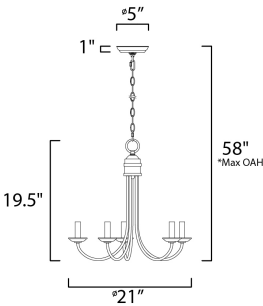

\*max overall height

**MEASUREMENTS**

- DIMENSION : 21" L x 21" W x 19.5" H
- MAX OAH : 58" OAH
- CANOPY : 5" W x 1" H x 5" L
- HANGING WEIGHT : 7.72 lb

**LAMPING**

- INPUT VOLTAGE : 120V
- BULB : 5 x 60W Incandescent E12 Candelabra , 300W Total
- BULB INCLUDED : (Not Included)
- DIMMABLE : Yes

**FINISHES OPTION**

- Oil Rubbed Bronze (OI)
- Satin Nickel (SN)

**MATERIAL**

Steel

**RATINGS**

cULus  
Dry Location

**ADDITIONAL**

SLOPE: 70  
OPERATING TEMPERATURE:  
-20°C (-4°F), 40°C (104°F)